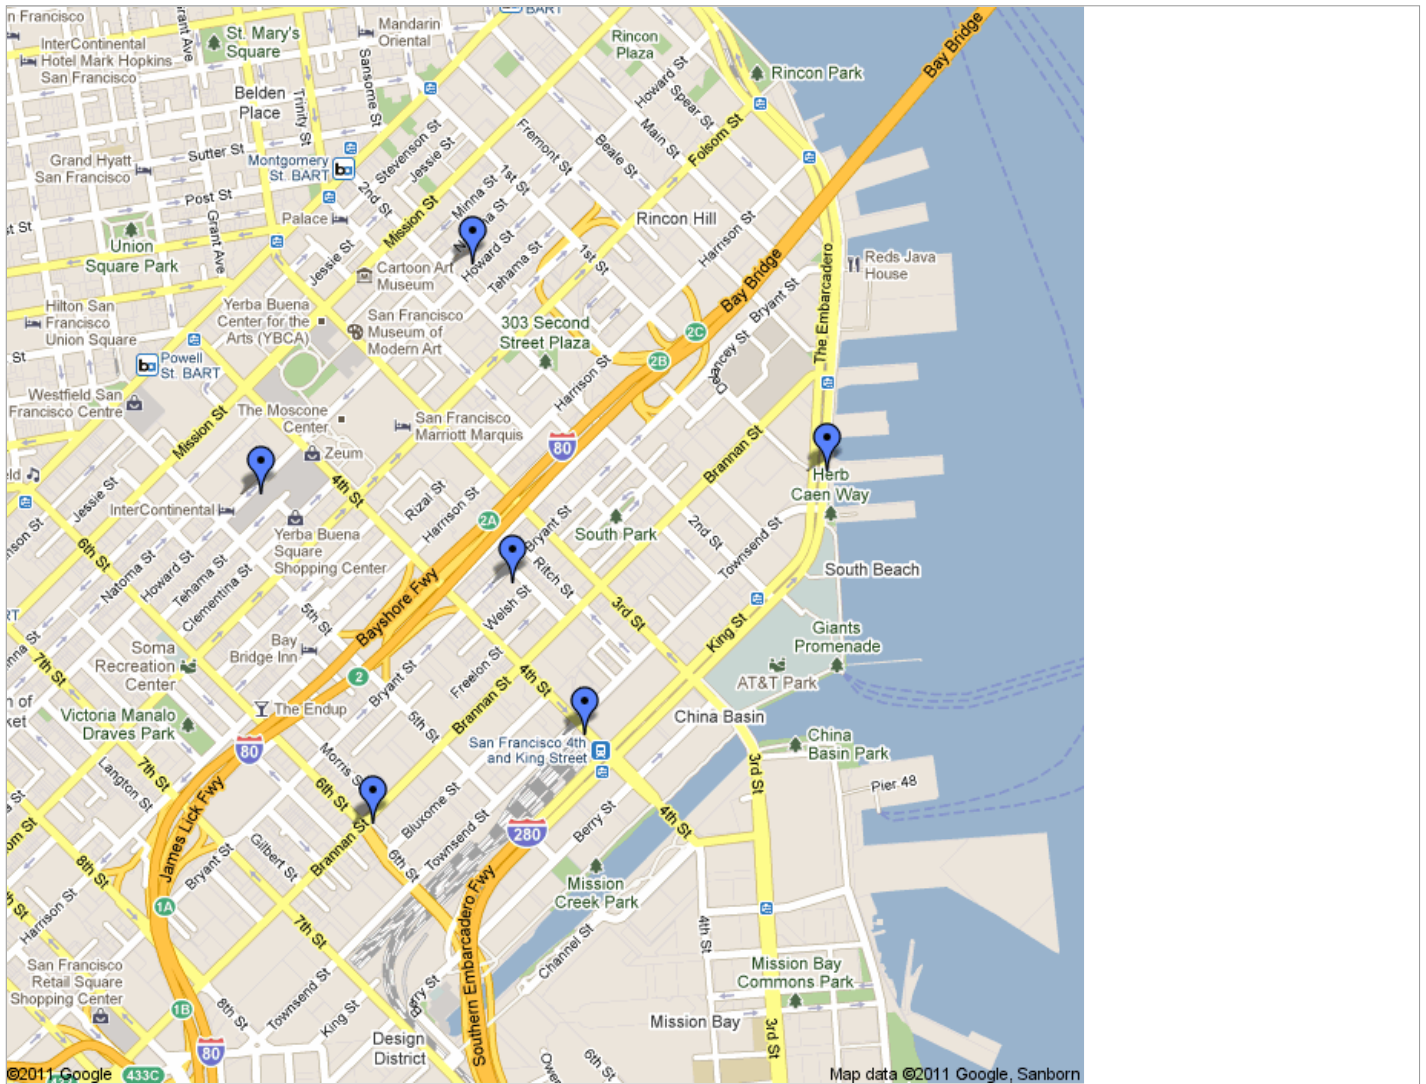

Get Google Maps on your phone
Text the word "GMAPS" to 466453

ELAB Start-up Tour - Spring 2011

ELAB Start-up Tour of SOMA on April 22, 2011

0 views - Unlisted

Created on Apr 7 - Updated 3 days ago

By [Steve](#)

[Caltrain](#)
Caltrain

180 reviews

700 4th Street
San Francisco, CA 94107-5533
(650) 508-6200
caltrain.com/stations/sanfr...

[Eventbrite](#)
Eventbrite

Rate it 4 reviews
651 Brannan street
Suite 110, San Francisco, CA 94107
(415) 882-7819
eventbrite.com

[539 Bryant St - Scribd](#)
San Francisco, CA 94107

[Buca di Beppo - San Francisco](#)

[Buca di Beppo - San Francisco](#)

1405 reviews

855 Howard Street
San Francisco, CA 94103
(415) 543-7673

bucadibeppo.com/locations/i...

[Blumberg Capital](#)

[Blumberg Capital](#)

580 Howard Street #101
San Francisco, CA 94105
(415) 905-5000

blumbergcapital.com

[Pier 38 - Dogpatch Labs](#)

[Pier 38](#)

Rate it 2 reviews

801 The Embarcadero
San Francisco, California 94111